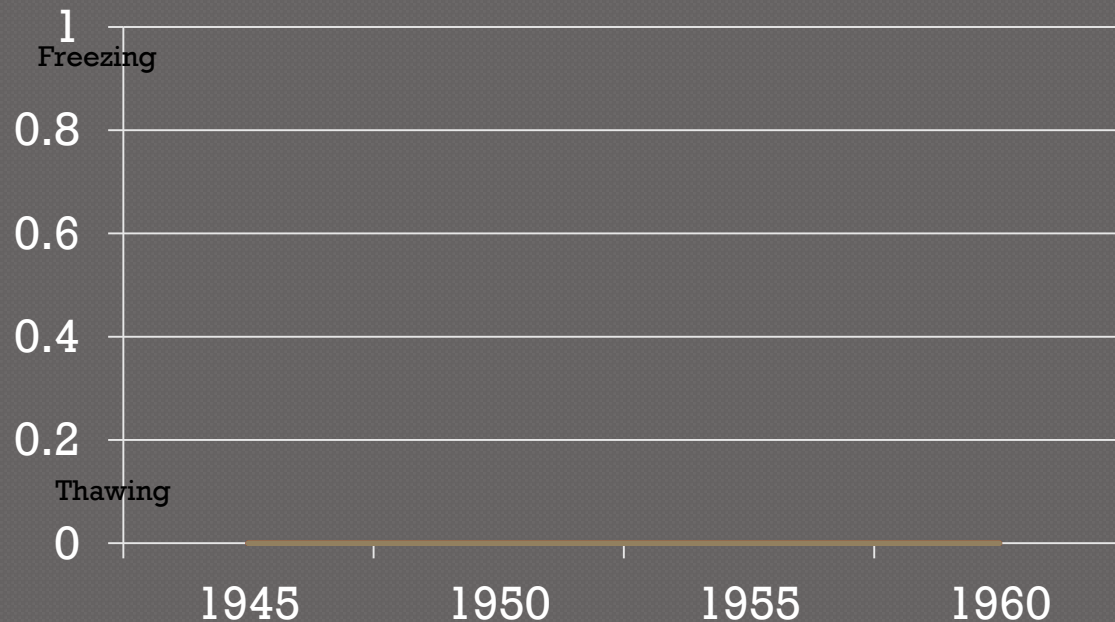

# ROOTS OF COLD WAR

---

- ◉ Philosophical Differences
- ◉ US support for Kerensky & White Army
- ◉ Atlantic Charter
- ◉ Delay of Western Front during WWII
- ◉ Post-War Differences-Yalta & Potsdam
  - Poland
  - Occupation of Germany
  - Occupation of War-torn Europe
  - Japan

# COLD WAR TIME LINE

1945 (?) - 1989/91

• <http://www.history-timelines.org.uk/events-timelines/03-cold-war-timeline.htm>

- Periods of “Freezing” and “Thawing” throughout the Cold War

# “Hot Spots” of the Cold War