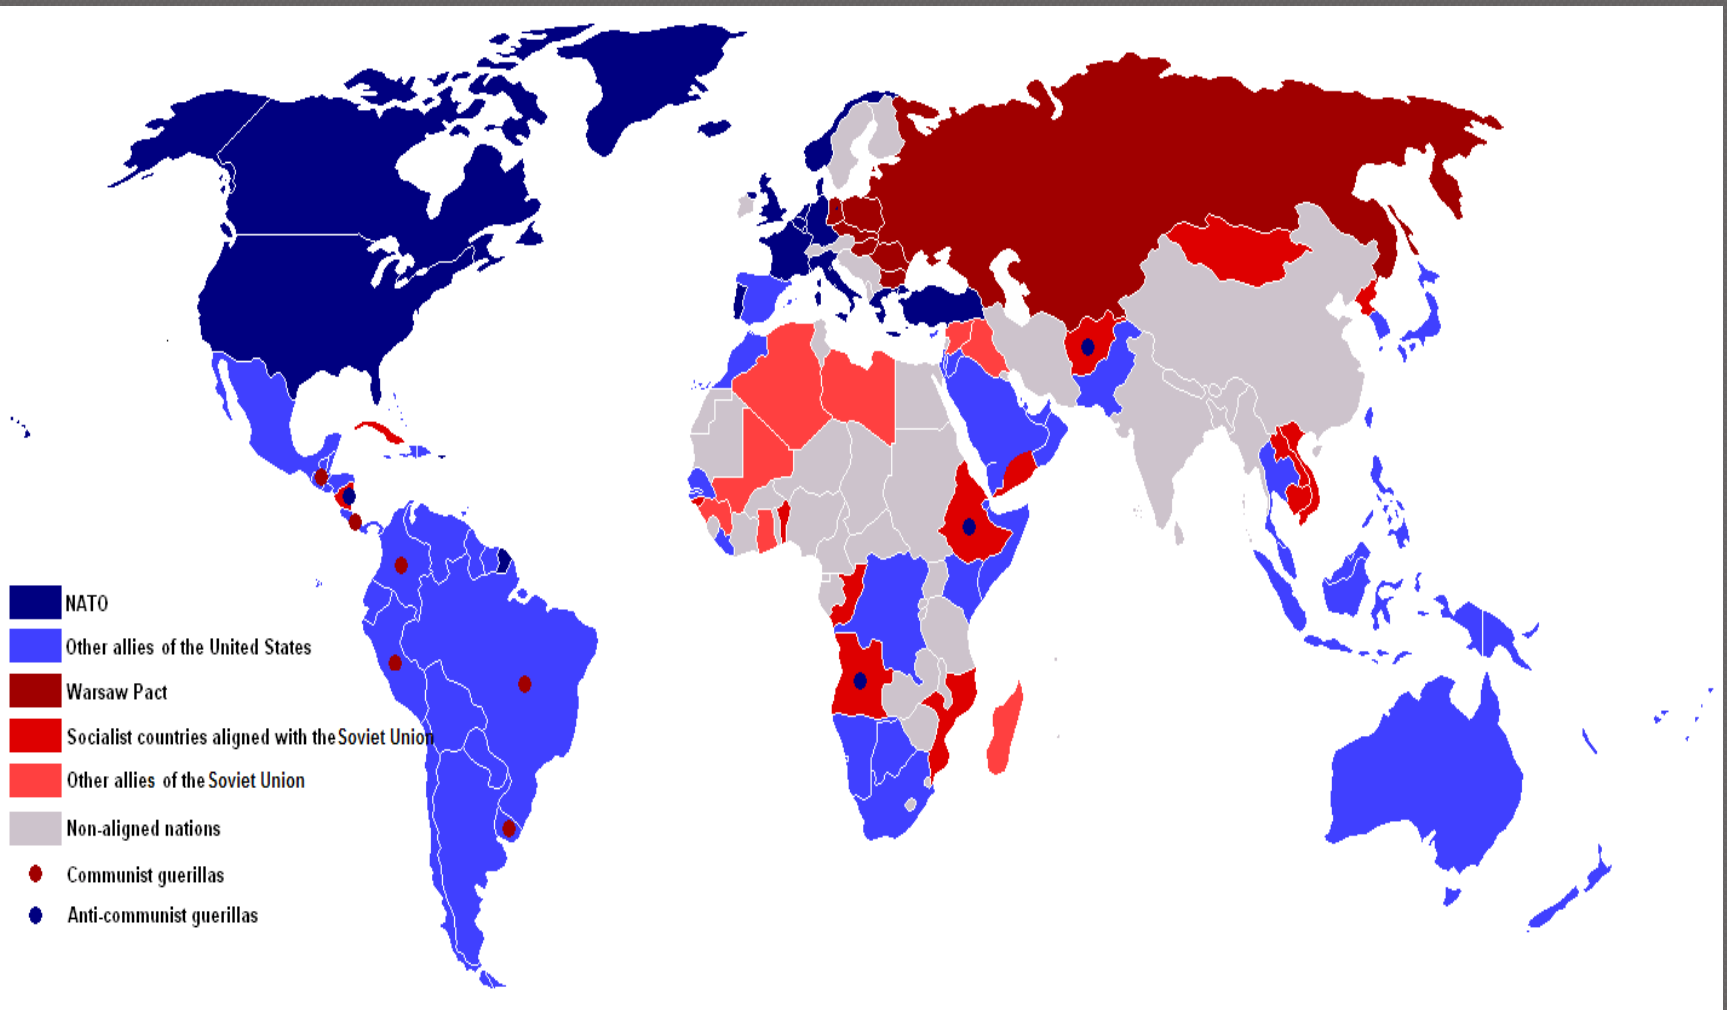

# BEGINS IN EUROPE

# ROOTS OF COLD WAR

---

- ◉ Philosophical Differences
- ◉ US support for Kerensky & White Army
- ◉ Atlantic Charter
- ◉ Delay of Western Front during WWII
- ◉ Post-War Differences-Yalta & Potsdam
  - Poland
  - Occupation of Germany
  - Occupation of War-torn Europe
  - Japan

# COLD WAR TIME LINE

1945 (?) - 1989/91

• <http://www.history-timelines.org.uk/events-timelines/03-cold-war-timeline.htm>

- Periods of “Freezing” and “Thawing” throughout the Cold War

# “Hot Spots” of the Cold War