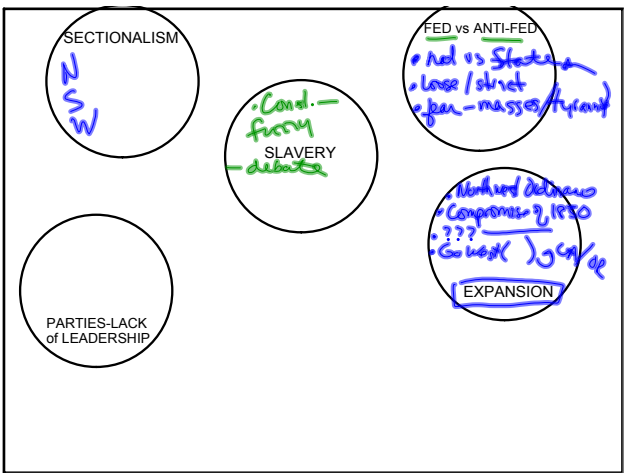

Block, December 2,3
 DJ:
 HW: 1) Chapter 13 Quiz F 12/4-matching & writing
 2) Ch. 14 T 12/8
 ANN: 1) Analyze Political Candidates (Cont. & Change) Due F 12/4
 Today: 1) Causes of Civil War: Slavery, What else?--**Political Parties--Lack of Leadership**
 2) Visual Metaphor--Road to Civil War
 3) Mexican War Analysis--Historiography
 4) Intro. Short-term causes

Nov 16-3:24 PM

Nov 30-7:10 AM

Nov 30-7:10 AM

Dec 2-1:02 PM

Dec 2-1:06 PM

Nov 30-7:10 AM

Dec 2-8:48 AM

Dec 2-8:53 AM